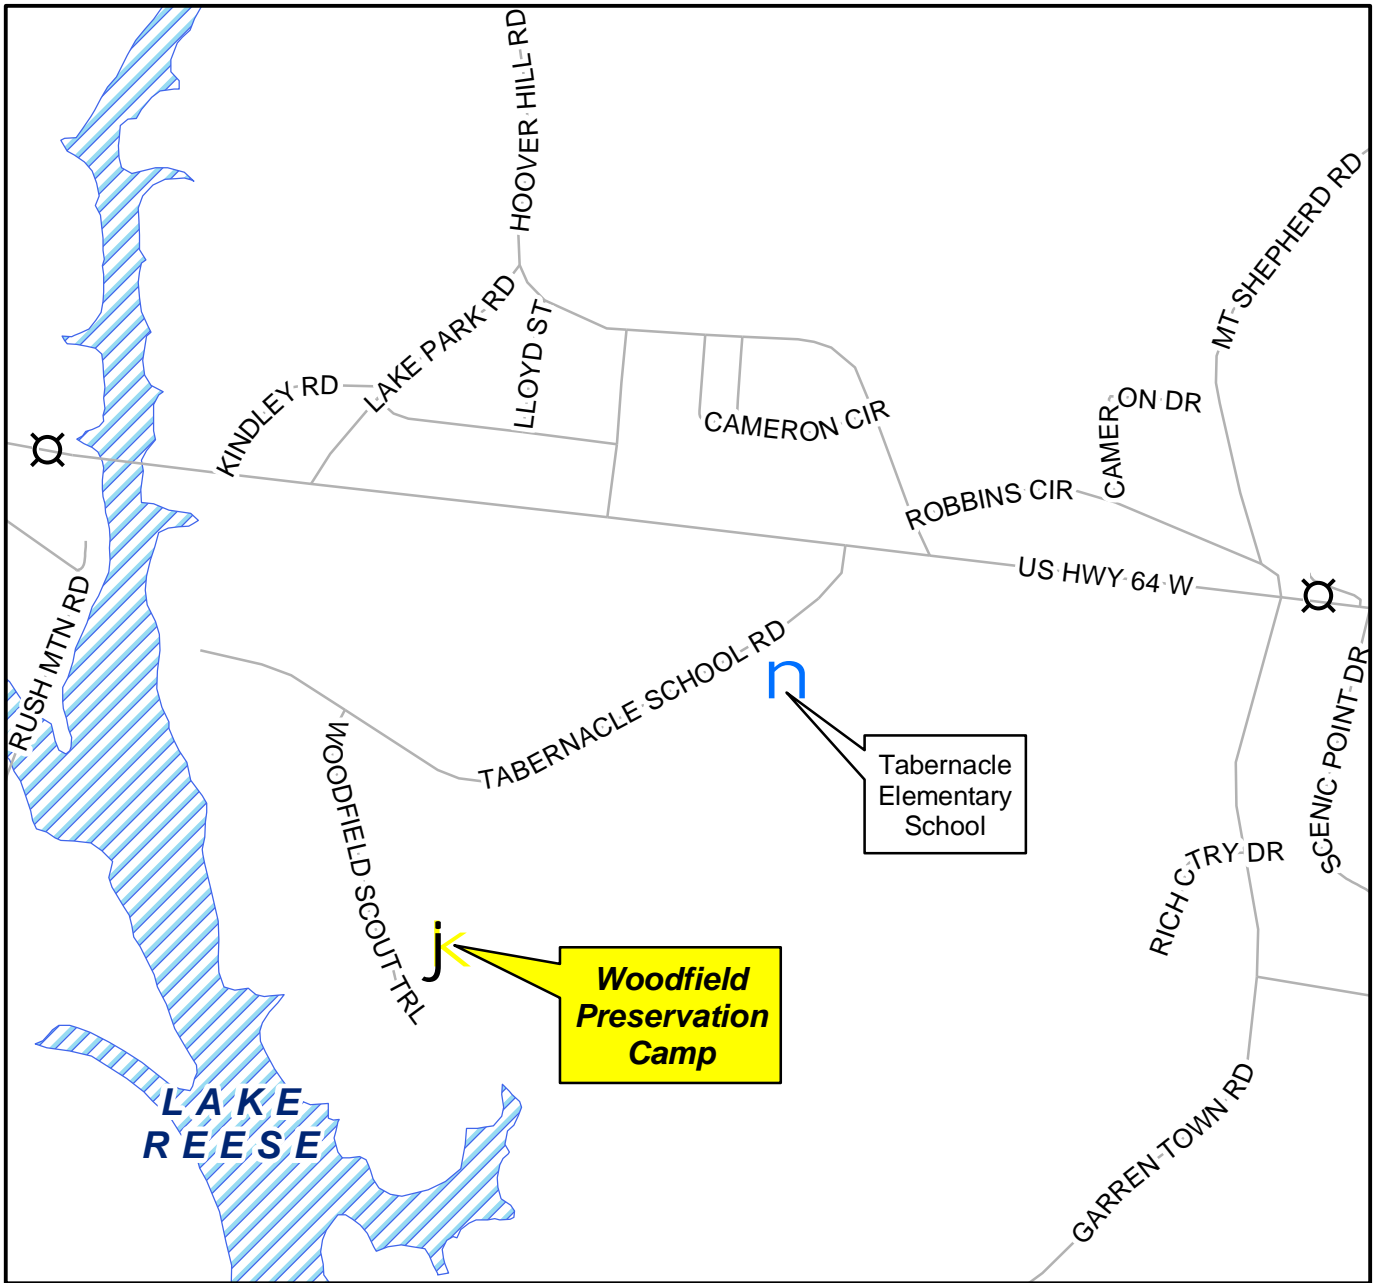

Woodfield Boy Scout Camp

Directions to camp: US Highway 220 Bypass South - Take NC Hwy 49S/Albermarle Rd Exit - Turn right on NC Hwy 49S - Before cross bridge take service road to right to get onto US Hwy 64W - Turn right on US Hwy 64 W - Go approximately 8 miles - Turn left onto Tabernacle School Rd (at Tabernacle School Rd) - Turn left on Woodfield Scout Trl into the camp.